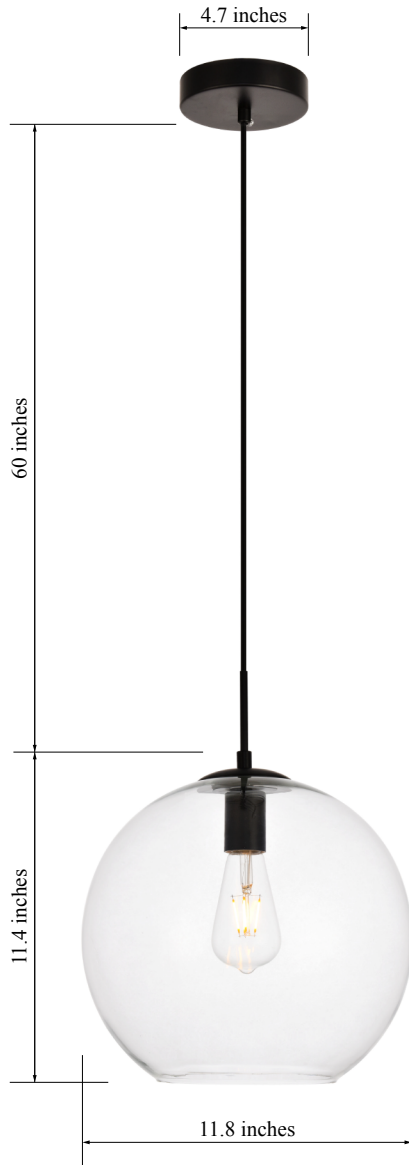

PRODUCT SPECIFICATION SHEET

COLLECTION

1-Light Pendant lamp Clear Glass

Black
Item No:LDPD2114

Dimensions

| | |
|------------------|----------|
| Canopy Size(in) | D4.7"H1" |
| Chain/Rod Length | 60" |
| Length | N/A |
| Width | 11.8" |
| Height | 11.4" |
| Maximum Height | 71.4" |

Specifications

| | |
|----------------|----------------|
| Finish | 1 Finishes |
| Material | Iron / Glass |
| Glass Color | Clear |
| Type | Pendant lamp |
| Hanging Device | Cord |
| Voltage | 110-125V |
| Dimmable | Yes |
| Warranty | 1 Year Limited |
| Shipment Type | Small Parcel |

Bulb / Socket

| | |
|------------------|-----|
| Socket Type | E26 |
| Number of Lights | 1 |
| Wattage/Bulb | 40W |
| Included | No |

Installation

| | |
|----------------|------------|
| Indoor/Outdoor | Indoor |
| Dry/Wet/Damp | Dry |
| Weight | 3.2 LBS |
| Wire Length | 60" |
| Safety Rating | ETL Listed |